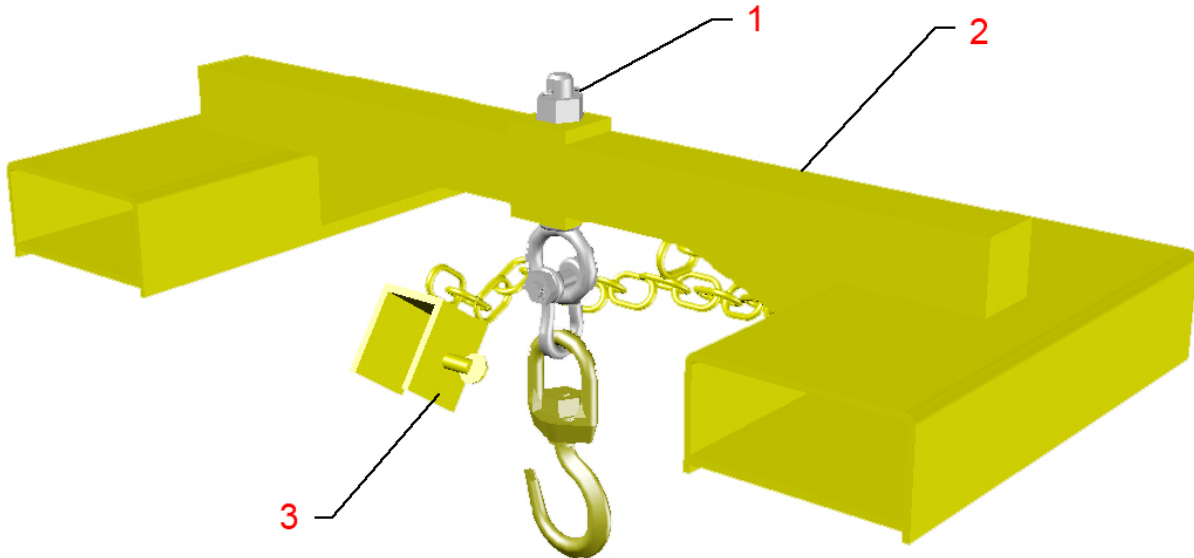

Part List for Liftomatic FTB-1

Item	Part Number	Qty	Description
1	4057-1	1	Hook & Linkage Assembly
2	2172	1	Fork Truck Beam
3	4045	1	Safety Chain